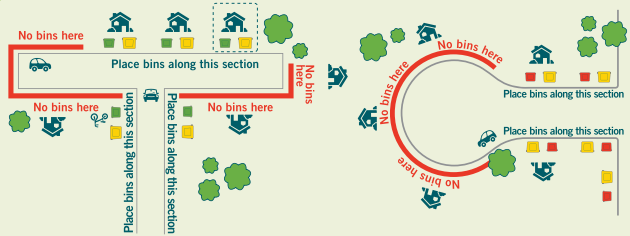

Collection days for:

- Urana • Morundah • Boree Creek • Rand
- MONDAY:** Green lidded organics bin weekly.
- TUESDAY:** Alternate weeks for yellow lidded recycle bin and red lidded general waste bin.

Collection days for:

- Savernake • Buraja • Coreen • Daysdale
- Lowesdale • Balldale • Oaklands • Rennie
- THURSDAY:** Alternate weeks for yellow lidded recycle bin and red lidded general waste bin.
- FRIDAY:** Green lidded organics bin weekly.

BIN PLACEMENT

Close to kerb – at least **1 metre apart** and away from trees, cars, and other obstructions. Wheels towards the property.

Place your bin out the night before your collection day or by 6am on the morning of collection